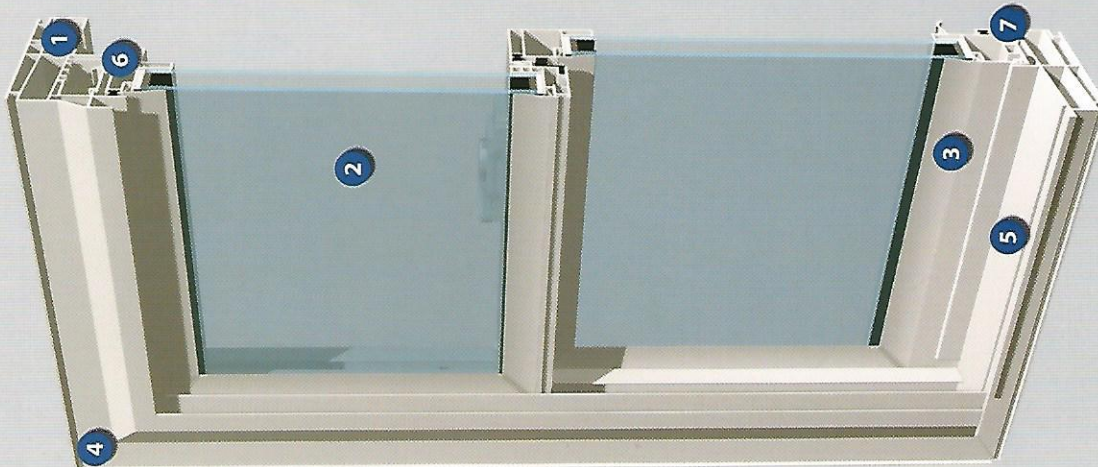

## Features

- 1 Frame profiles are chambered – adding strength, rigidity and enhanced thermal performance.
- 2 Dual-paned  $\frac{3}{4}$ " insulating glass unit can be ordered with optional Low E glass and an Argon gas fill.
- 3 Insulating glass unit is set  $\frac{1}{2}$ " into the sash to keep edges warmer.
- 4 Frames and sash are welded at mitered corners to create strong and rigid units.
- 5 The sloped sill design prevents water from pooling during heavy rains.
- 6 Multiple weatherseals at various points around each sash prevent drafts.
- 7 Closed-cell foam sill bulb prevents water infiltration.

On the popular Double Hung window style where both sash move easily up and down, low-profile latches at the meeting rail release the sash to tilt in – allowing for interior and exterior cleaning to be done from the inside.

At the point where operable sash meet, the interlocking design of the meeting rail or stile secures sash tightly together.

Windows with operable sash move smoothly and easily because of a constant force coil spring balance system.

A spacer system with a U-channel design inside the I.G. is more efficient than conventional box spacers.

Double Hung windows feature a vent latch for partial ventilation.